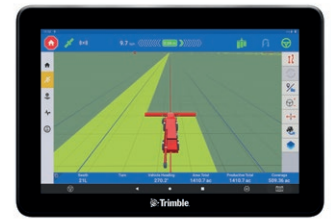

COMPARISON TABLE

Medium Display Comparison

(8-10 inch / 20-25 cm)

When it comes to the medium display market, Trimble provides the largest display with the GFX-1060™. The GFX-1060 offers a 10-inch screen in addition to a large storage capacity. Trimble recognizes that screen size isn't the only thing that matters and continues to provide cutting edge technologies through the ongoing addition of features. The following comparison looks at what is available out-of-the-box with no additional unlocks or licenses. This does not account for promotions or sales programs.